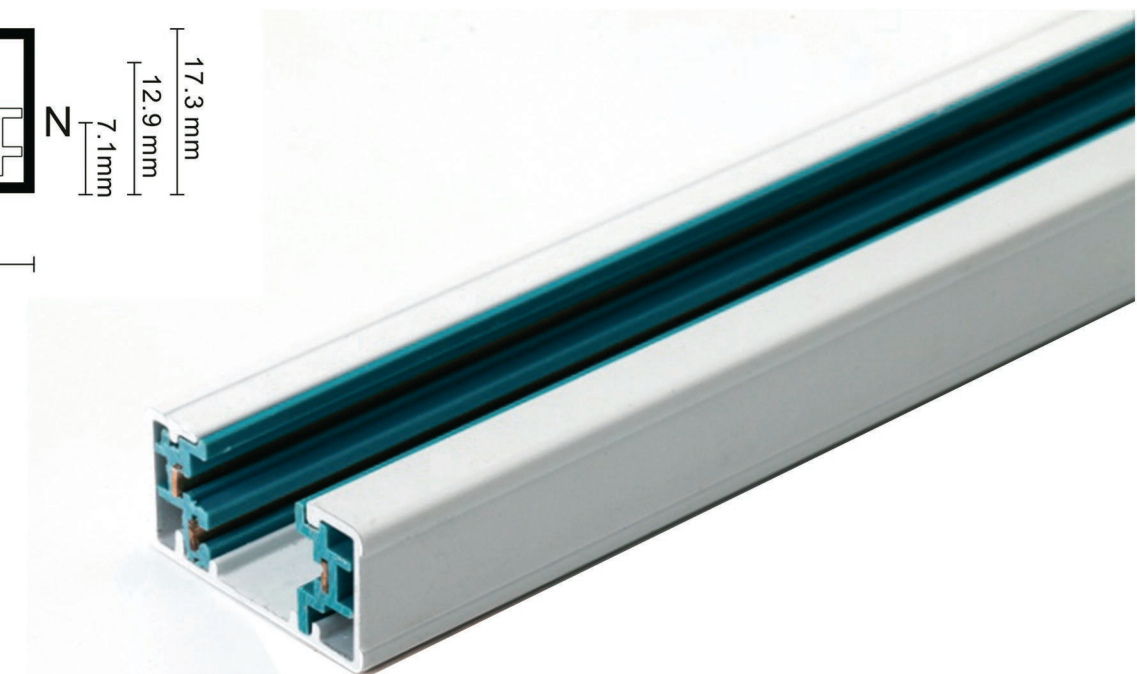

2 Wire recessed flexible Connector

Length

1000 mm / 1500 mm
2000 mm / 3000 mm

White ○
Black ●
Silver ●

Model:3SCF

Model:3ASF

3 wire power connector

Model No.	Colour	Package
3SP-W	White ○	150
3SP-B	Black ●	150
3SP-S	Silver ●	150