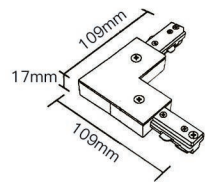

Model No.	Colour	Package
3SL-W	White ○	100
3SL-B	Black ●	100
3SL-S	Silver ●	100