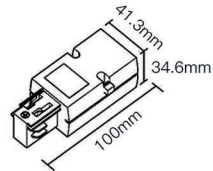

3 wire X recessed connector

Model No.	Colour	Package
3SCX-W	White ○	50
3SCX-B	Black ●	50
3SCX-S	Silver ●	50

Length
1000 mm / 1500 mm
2000 mm / 3000 mm

White ○
Black ●
Silver ●

Model:4RFT

Model:4RRT

4 wire round power connector