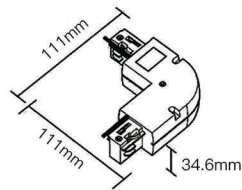

Model No.	Colour	Package
4RL-W	White	50
4RL-B	Black ●	50
4RL-S	Silver ●	50