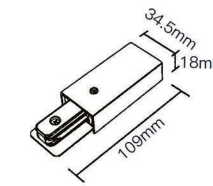

Model:2SCRT

Length

1000 mm / 1500 mm
2000 mm / 3000 mm

- White ○
- Black ●
- Silver ●

Model:2SFT

Model:2SRT

2 Wire power connector

2 Wire end cap