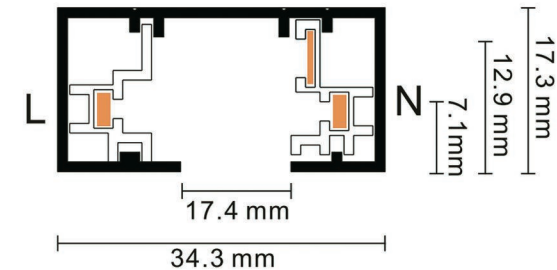

2 Wire recessed flexible Connector

Length

1000 mm / 1500 mm
2000 mm / 3000 mm

White ○
Black ●
Silver ●

Model:3SCF

Model:3ASF

3 wire power connector

Model No.	Colour	Package
3SP-W	White ○	150
3SP-B	Black ●	150
3SP-S	Silver ●	150