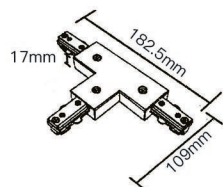

Model No.	Colour	Package
3ST-W	White ○	50
3ST-B	Black ●	50
3ST-S	Silver ●	50