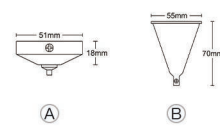

4 wire curved track

2 wire curved track

3 wire curved track

Accept customization of any size.

Suspension kit A

Colour	Package	Match
White ○	100	2SRT
Black ●	100	2SFT
Silver ●	100	4RRT
		4RFT
		4HSFT

Suspension kit B