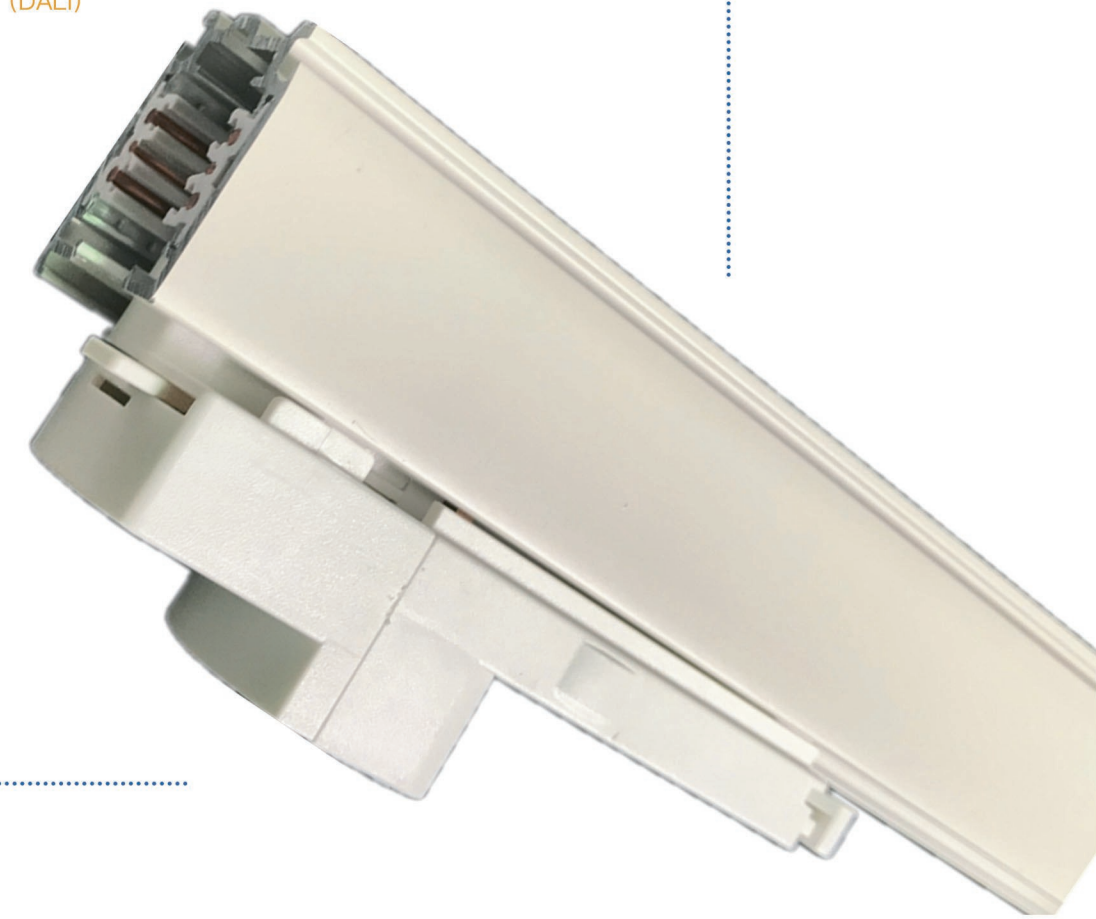

illustration

A-601W

Type	Polarity ridge	Surface treatment/colour /material	PCS/ Package
A-601W		White	50
A-601B		Black	50
A-601S		Silver	50

6 wire Adaptor (DALI)

adapter HG-402

adapter HG-405

adapter HG-406