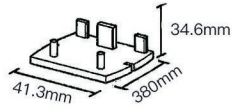

Model No.	Colour	Package
4RE-W	White ○	100
4RE-B	Black ●	100
4RE-S	Silver ●	100