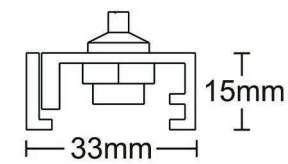

Colour	Package	Match
White ○	100	2SRT
Black ●	100	2SFT
Silver ●	100	4RRT
		4RFT
		4HSFT

Colour	Package	Match
White ○	100	4RRT
Black ●	100	4RFT
Silver ●	100	

Colour	Package	Match
White ○	100	2SRT
Black ●	100	2SFT
Silver ●	100	4RRT
		4RFT

Colour	Package	Match
White ○	100	4SFT
Black ●	100	4SRT
Silver ●	100	4GSRT
		6GSRT

Type	Polarity ridge	Surface treatment/colour /material	PCS/ Package
A-601W		White	50
A-601B		Black	50
A-601S		Silver	50