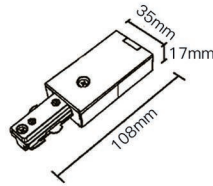

Model:2SCRT

Length

1000 mm / 1500 mm
2000 mm / 3000 mm

- White ○
- Black ●
- Silver ●

Model:2SFT

Model:2SRT

2 Wire power connector

2 Wire end cap

2 Wire recessed flexible Connector

Length

1000 mm / 1500 mm
2000 mm / 3000 mm

White ○
Black ●
Silver ●

Model:3SCF

Model:3ASF

3 wire power connector

Model No.	Colour	Package
3SP-W	White ○	150
3SP-B	Black ●	150
3SP-S	Silver ●	150