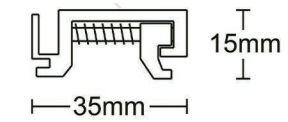

Colour	Package	Match
White ○	100	2SRT
Black ●	100	2SFT
Silver ●	100	4RRT
		4RFT