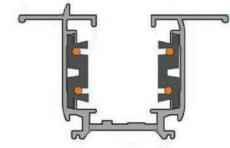

4SF-W		White	50
4SF-B		Black	50
4SF-S		Silver	50

recessed track
(Round copper)
4SCRT

power connector
4SCP

I connector
4SCI

L connector
4SCL

T connector
4SCT

X connector
4SCX

Type	Polarity ridge	Surface treatment/colour /material	PCS/ Packlage
4SCRT-10W		White	8
4SCRT-10B		Black	8
4SCRT-10S		Silver	8
4SCRT-15W		White	8
4SCRT-15B		Black	8
4SCRT-15S		Silver	8
4SCRT-20W		White	8
4SCRT-20B		Black	8
4SCRT-20S		Silver	8
4SCRT-30W		White	8
4SCRT-30B		Black	8
4SCRT-30S		Silver	8
4SCP-W		White	130
4SCP-B		Black	130
4SCP-S		Silver	130
4SCI-W		White	50
4SCI-B		Black	50
4SCI-S		Silver	50
4SCL-W		White	70
4SCL-B		Black	70
4SCL-S		Silver	70
4SCT-W		White	50
4SCT-B		Black	50
4SCT-S		Silver	50
4SCX-W		White	25
4SCX-B		Black	25
4SCX-S		Silver	25