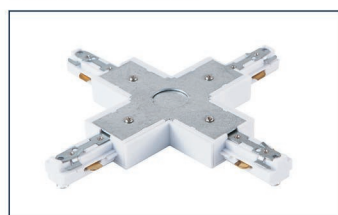

3 wire X connector