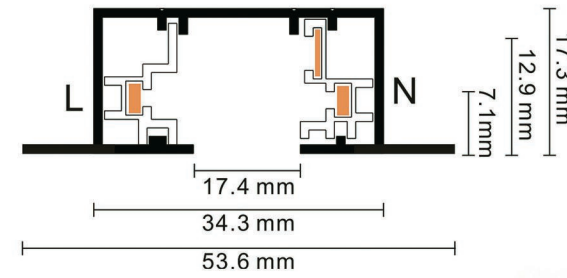

2 Wire recessed flexible Connector

Length

1000 mm / 1500 mm
2000 mm / 3000 mm

White ○
Black ●
Silver ●

Model:3SCF

Model:3ASF

3 wire power connector

Model No.	Colour	Package
3SP-W	White ○	150
3SP-B	Black ●	150
3SP-S	Silver ●	150