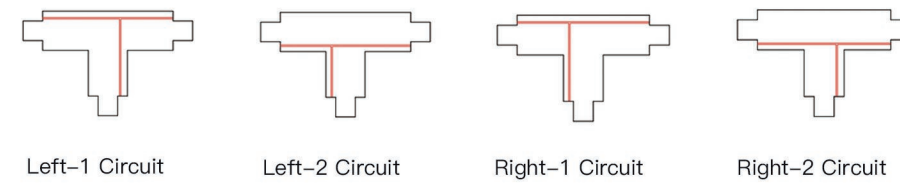

4 wire round flexible connector

Model No.	Colour	Package
4RF-W	White ○	100
4RF-B	Black ●	100
4RF-S	Silver ●	100

3-Phase Track Accessories Polarity

- 3-Phase Power Connector

Use of L-And T-Accessories

- Red Line Indicates Polarity Ridge

- 3-Phase L Connector

- Floor View

- 3-Phase T Connector

- 3-Phase X Connector

M-RAINBOW

3-PHASE TRACK SERIES

4HSFT

4HSCFT