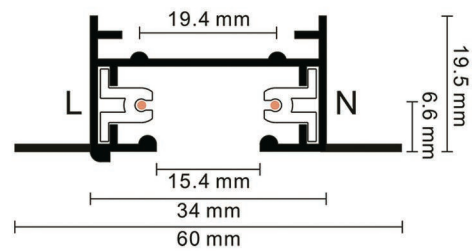

Model:2SCRT

Length

1000 mm / 1500 mm
2000 mm / 3000 mm

- White ○
- Black ●
- Silver ●

Model:2SFT

Model:2SRT

2 Wire power connector

2 Wire end cap