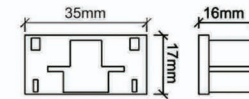

Model No.	Colour	Package
3SCE-W	White ○	500
3SCE-B	Black ●	500
3SCE-S	Silver ●	500