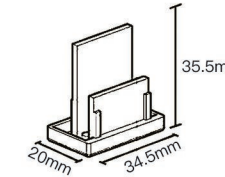

Model:2SCRT

Length

1000 mm / 1500 mm
2000 mm / 3000 mm

- White ○
- Black ●
- Silver ●

Model:2SFT

Model:2SRT

2 Wire power connector

2 Wire end cap