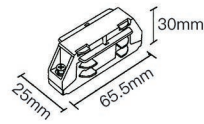

Model No.	Colour	Package
4RMI-W	White ○	200
4RMI-B	Black ●	200
4RMI-S	Silver ●	200