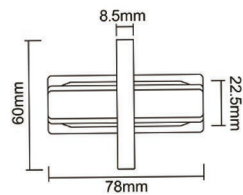

Model No.	Colour	Package
2SCE-W	White ○	500
2SCE-B	Black ●	500
2SCE-S	Silver ●	500

2 Wire recessed end cap