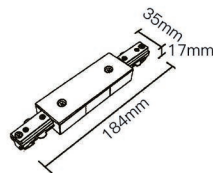

Model No.	Colour	Package
3SI-W	White ○	100
3SI-B	Black ●	100
3SI-S	Silver ●	100