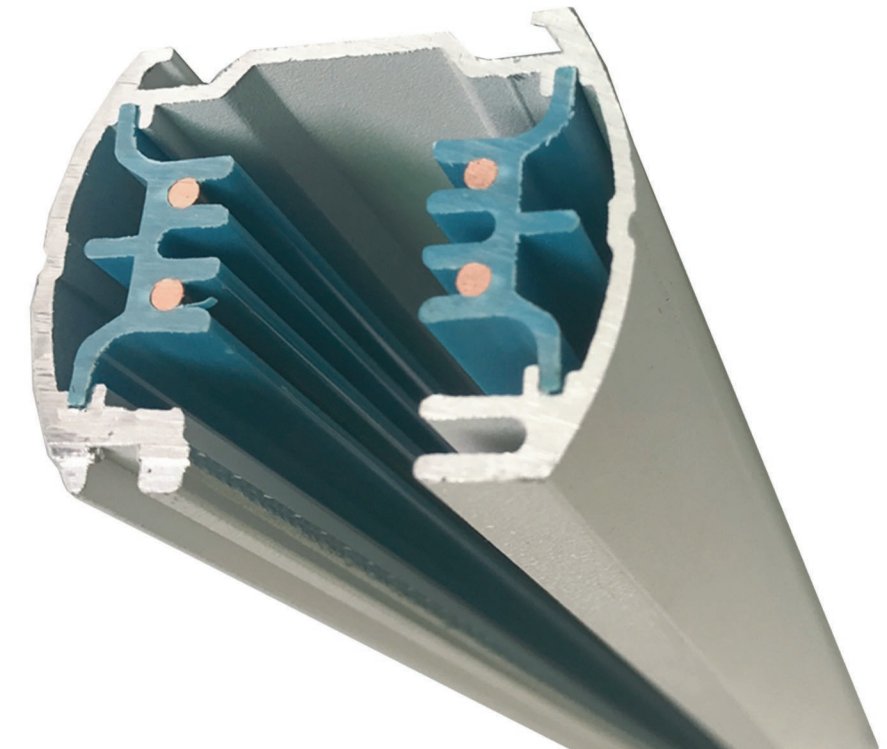

3 wire X recessed connector

Model No.	Colour	Package
3SCX-W	White ○	50
3SCX-B	Black ●	50
3SCX-S	Silver ●	50

Length
1000 mm / 1500 mm
2000 mm / 3000 mm

White ○
Black ●
Silver ●

Model:4RFT

Model:4RRT

4 wire round power connector