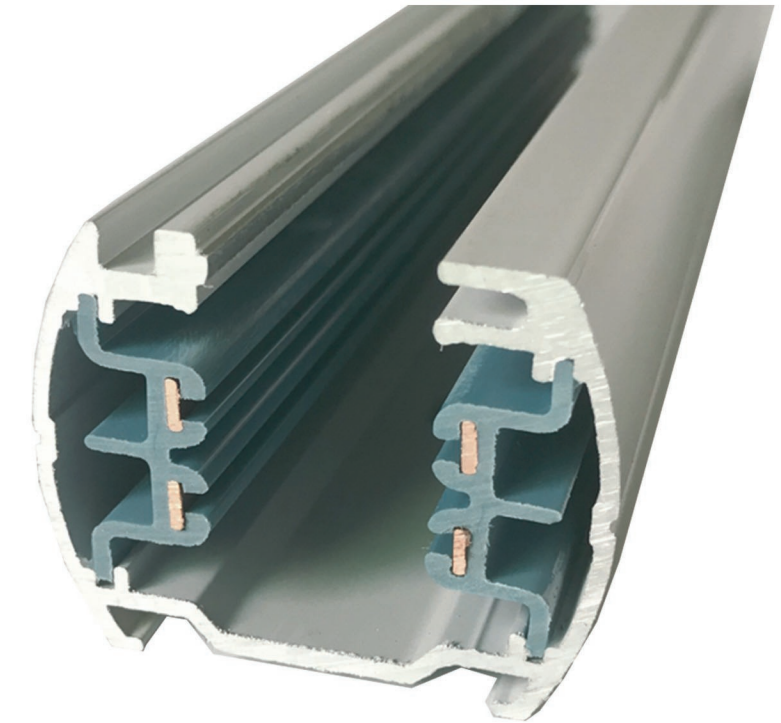

3 wire X recessed connector

Model No.	Colour	Package
3SCX-W	White ○	50
3SCX-B	Black ●	50
3SCX-S	Silver ●	50

Length
1000 mm / 1500 mm
2000 mm / 3000 mm

White ○
Black ●
Silver ●

Model:4RFT

Model:4RRT

4 wire round power connector