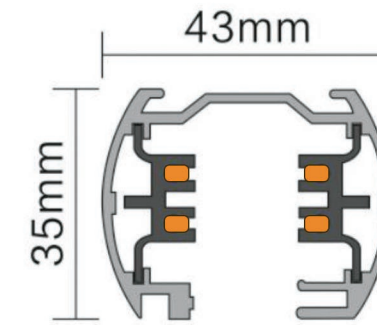

Model:2SCRT

Length

1000 mm / 1500 mm
2000 mm / 3000 mm

- White ○
- Black ●
- Silver ●

Model:2SFT

Model:2SRT

2 Wire power connector

2 Wire end cap

3 wire L recessed connector

Model No.	Colour	Package
3SCL-W	White ○	50
3SCL-B	Black ●	50
3SCL-S	Silver ●	50

3 wire T recessed connector

Model No.	Colour	Package
3SCT-W	White ○	50
3SCT-B	Black ●	50
3SCT-S	Silver ●	50

3 wire X recessed connector

Model No.	Colour	Package
3SCX-W	White ○	50
3SCX-B	Black ●	50
3SCX-S	Silver ●	50

Length
1000 mm / 1500 mm
2000 mm / 3000 mm

White ○
Black ●
Silver ●

Model:4RFT

Model:4RRT

4 wire round power connector