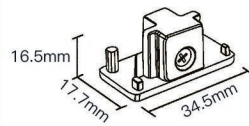

Model No.	Colour	Package
3SE-W	White ○	500
3SE-B	Black ●	500
3SE-S	Silver ●	500