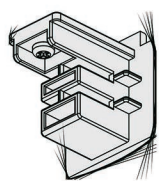

end cap
4GSE

4GSE-W		White	500
4GSE-B		Black	500
4GSE-S		Silver	500