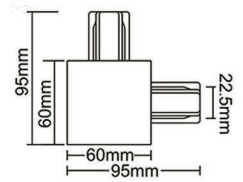

Model No.	Colour	Package
2SCMI-W	White ○	200
2SCMI-B	Black ●	200
2SCMI-S	Silver ●	200

2 Wire recessed Mini I connector