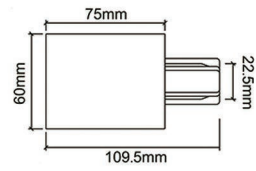

Model No.	Colour	Package
2SCP-W	White ○	100
2SCP-B	Black ●	100
2SCP-S	Silver ●	100

Model No.	Colour	Package
2SCE-W	White ○	500
2SCE-B	Black ●	500
2SCE-S	Silver ●	500

Model No.	Colour	Package
2SCMI-W	White ○	200
2SCMI-B	Black ●	200
2SCMI-S	Silver ●	200

Model No.	Colour	Package
2SCL-W	White ○	200
2SCL-B	Black ●	200
2SCL-S	Silver ●	200

Model No.	Colour	Package
2SCT-W	White ○	100
2SCT-B	Black ●	100
2SCT-S	Silver ●	100

Model No.	Colour	Package
2SCX-W	White ○	100
2SCX-B	Black ●	100
2SCX-S	Silver ●	100

Model No.	Colour	Package
2SCF-W	White ○	50
2SCF-B	Black ●	50
2SCF-S	Silver ●	50

Length

1000 mm / 1500 mm
2000 mm / 3000 mm

White ○
Black ●
Silver ●