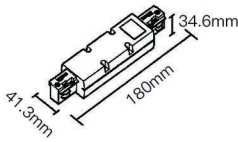

Model No.	Colour	Package
4RI-W	White ○	50
4RI-B	Black ●	50
4RI-S	Silver ●	50