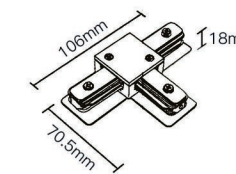

2 Wire X connector