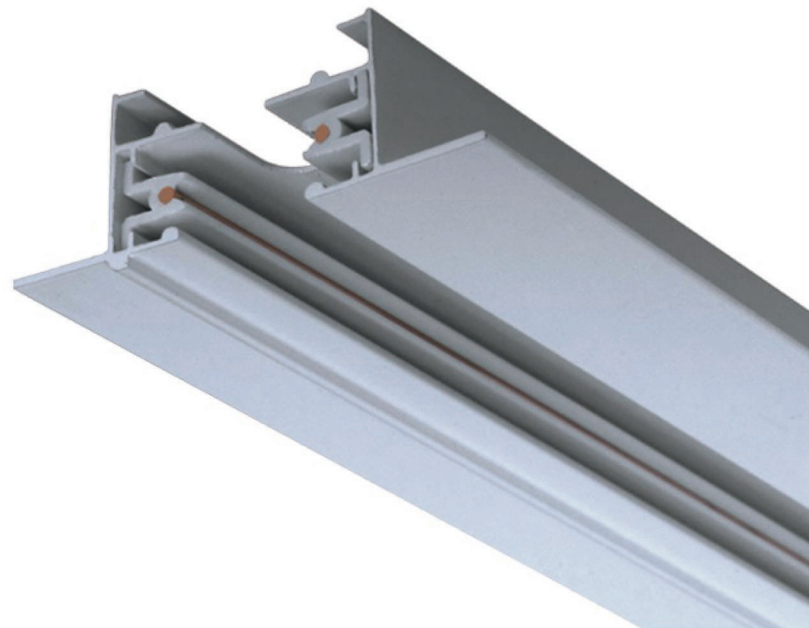

Model:2SCRT

Length

1000 mm / 1500 mm
2000 mm / 3000 mm

- White ○
- Black ●
- Silver ●

Model:2SFT

Model:2SRT

2 Wire power connector

2 Wire end cap