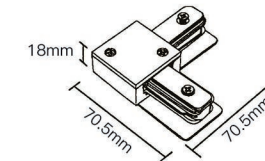

2 Wire T connector