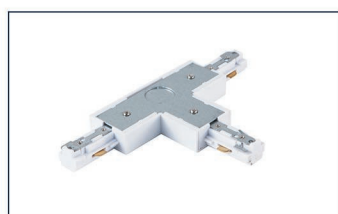

3 wire T connector