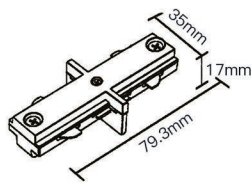

Model No.	Colour	Package
3SMI-W	White ○	200
3SMI-B	Black ●	200
3SMI-S	Silver ●	200