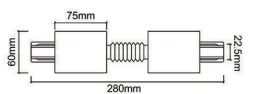

2 Wire recessed flexible Connector

Model No.	Colour	Package
2SCX-W	White ○	100
2SCX-B	Black ●	100
2SCX-S	Silver ●	100