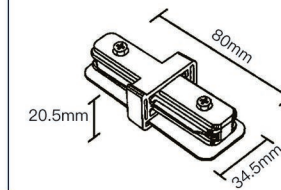

2 Wire L connector