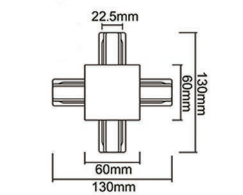

Model No.	Colour	Package
2SCT-W	White ○	100
2SCT-B	Black ●	100
2SCT-S	Silver ●	100

2 Wire recessed T connector