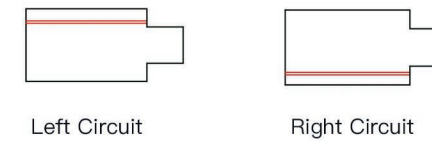

3-Phase Track Accessories Polarity

- 3-Phase Power Connector