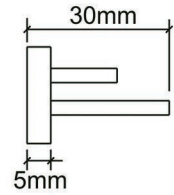

Model No.	Colour	Package
2SCP-W	White ○	100
2SCP-B	Black ●	100
2SCP-S	Silver ●	100

2 Wire recessed power connector