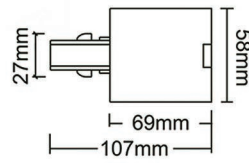

Model No.	Colour	Package
3SCP-W	White ○	100
3SCP-B	Black ●	100
3SCP-S	Silver ●	100