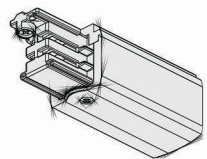

power connector
4GSP

4GSP-W		White	130
4GSP-B		Black	130
4GSP-S		Silver	130