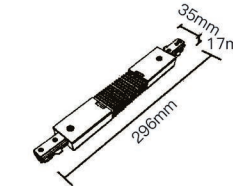

Model No.	Colour	Package
3SF-W	White ○	50
3SF-B	Black ●	50
3SF-S	Silver ●	50