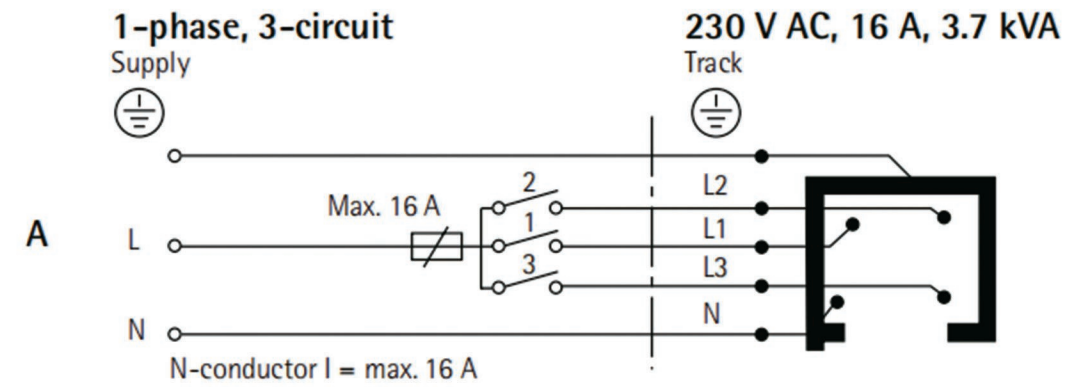

HGDX-410 (long)

C-410W
C-410B
C-410S

White
Black
Silver

50
50
50

Match HG-402 or HG-404 (DALI)

M-RAINBOW Track connecting diagrams

Type	Size	Surface treatment/colour /material	PCS/ Package
 adaptor HG-301	A-301W	White	100
	A-301B	Black	100
	A-301S	Silver	100
 adaptor HG-305	A-305W	White	100
	A-305B	Black	100
	A-305S	Silver	100
 adaptor HG-304(with swith)	A-304W	White	100
	A-304B	Black	100
	A-304S	Silver	100
 adaptor HG-307	A-307W	White	100
	A-307B	Black	100
	A-307S	Silver	100
 HGDX-301	C-301W	White	50
	C-301B	Black	50
	C-301S	Silver	50
 HGDX-302	C-302W	White	50
	C-302B	Black	50
	C-302S	Silver	50
 HGDX-303	C-303W	White	50
	C-303B	Black	50
	C-303S	Silver	50