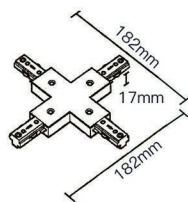

Model No.	Colour	Package
3SX-W	White ○	50
3SX-B	Black ●	50
3SX-S	Silver ●	50