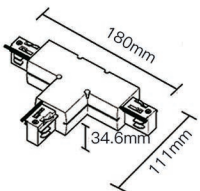

Model No.	Colour	Package
4RT-W	White ○	50
4RT-B	Black ●	50
4RT-S	Silver ●	50