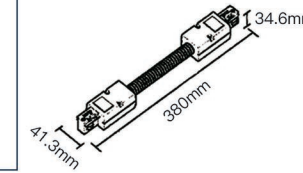

4 wire round flexible connector