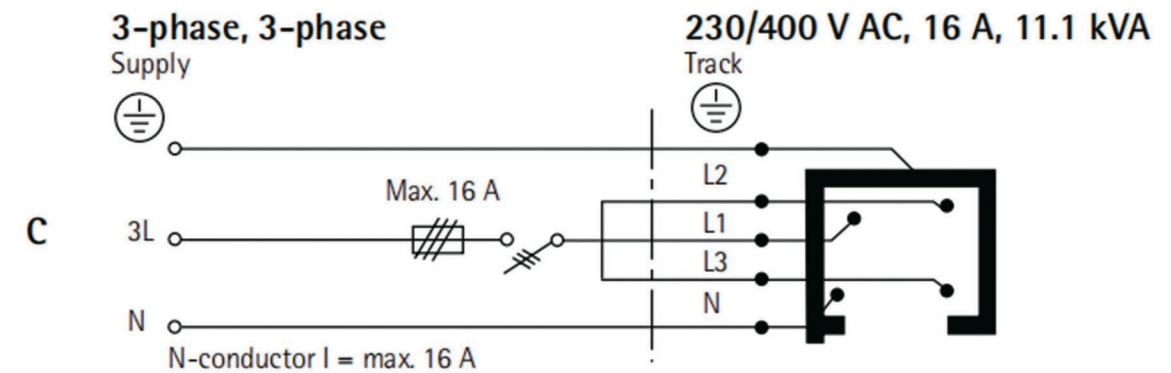

HGDX-410 (long)

C-410W
C-410B
C-410S

White
Black
Silver

50
50
50

Match HG-402 or HG-404 (DALI)

M-RAINBOW Track connecting diagrams

Type	Size	Surface treatment/colour /material	PCS/ Package
 adaptor HG-301	A-301W	White	100
	A-301B	Black	100
	A-301S	Silver	100
 adaptor HG-305	A-305W	White	100
	A-305B	Black	100
	A-305S	Silver	100
 adaptor HG-304(with swith)	A-304W	White	100
	A-304B	Black	100
	A-304S	Silver	100
 adaptor HG-307	A-307W	White	100
	A-307B	Black	100
	A-307S	Silver	100
 HGDX-301	C-301W	White	50
	C-301B	Black	50
	C-301S	Silver	50
 HGDX-302	C-302W	White	50
	C-302B	Black	50
	C-302S	Silver	50
 HGDX-303	C-303W	White	50
	C-303B	Black	50
	C-303S	Silver	50