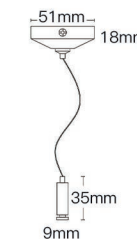

Model No.	Colour	Package
3SS-15W	White ○	100
3SS-15B	Black ●	100
3SS-15S	Silver ●	100