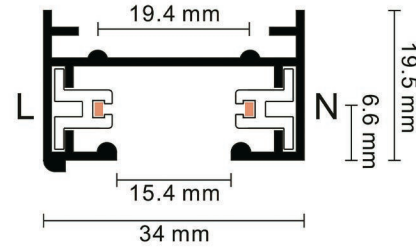

Model:2SCRT

Length

1000 mm / 1500 mm
2000 mm / 3000 mm

- White ○
- Black ●
- Silver ●

Model:2SFT

Model:2SRT

2 Wire power connector

2 Wire end cap