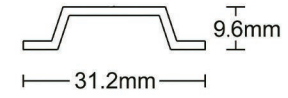

4 wire curved track

2 wire curved track

3 wire curved track

Accept customization of any size.

Suspension kit A

Colour	Package	Match
White ○	100	2SRT
Black ●	100	2SFT
Silver ●	100	4RRT
		4RFT
		4HSFT

Suspension kit B