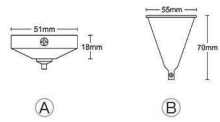

Colour	Package	Match
White ○	100	2SRT
Black ●	100	2SFT
Silver ●	100	4RRT
		4RFT