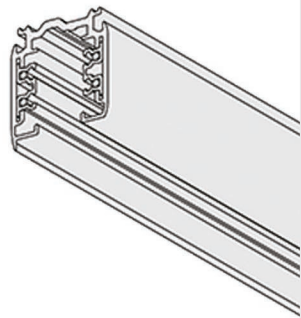

4SF-W		White	50
4SF-B		Black	50
4SF-S		Silver	50

recessed track
(Round copper)
4SCRT

power connector
4SCP

I connector
4SCI

L connector
4SCL

T connector
4SCT

X connector
4SCX

Type	Polarity ridge	Surface treatment/colour /material	PCS/ Packlage
4SCRT-10W		White	8
4SCRT-10B		Black	8
4SCRT-10S		Silver	8
4SCRT-15W		White	8
4SCRT-15B		Black	8
4SCRT-15S		Silver	8
4SCRT-20W		White	8
4SCRT-20B		Black	8
4SCRT-20S		Silver	8
4SCRT-30W		White	8
4SCRT-30B		Black	8
4SCRT-30S		Silver	8
4SCP-W		White	130
4SCP-B		Black	130
4SCP-S		Silver	130
4SCI-W		White	50
4SCI-B		Black	50
4SCI-S		Silver	50
4SCL-W		White	70
4SCL-B		Black	70
4SCL-S		Silver	70
4SCT-W		White	50
4SCT-B		Black	50
4SCT-S		Silver	50
4SCX-W		White	25
4SCX-B		Black	25
4SCX-S		Silver	25