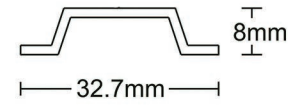

4 wire curved track

2 wire curved track

3 wire curved track

Accept customization of any size.

Suspension kit A

Colour	Package	Match
White ○	100	2SRT
Black ●	100	2SFT
Silver ●	100	4RRT
		4RFT
		4HSFT

Suspension kit B