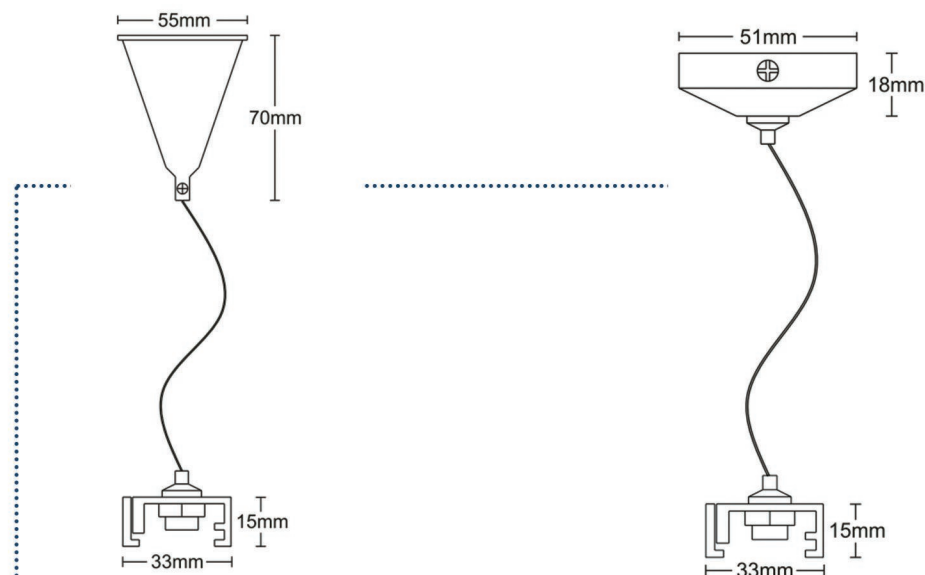

Colour	Package	Match
White ○	100	2SRT
Black ●	100	2SFT
Silver ●	100	4RRT
		4RFT
		4HSFT

Colour	Package	Match
White ○	100	4RRT
Black ●	100	4RFT
Silver ●	100	

Colour	Package	Match
White ○	100	2SRT
Black ●	100	2SFT
Silver ●	100	4RRT
		4RFT

Colour	Package	Match
White ○	100	4SFT
Black ●	100	4SRT
Silver ●	100	4GSRT
		6GSRT

illustration