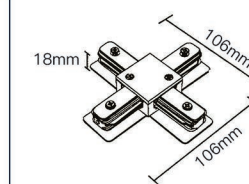

Model:2SCRT

Length

1000 mm / 1500 mm
2000 mm / 3000 mm

- White ○
- Black ●
- Silver ●

Model:2SFT

Model:2SRT

2 Wire power connector

2 Wire end cap

2 Wire Mini I connector

2 Wire L connector

2 Wire T connector

2 Wire X connector

2 Wire flexible Connector

Model No.	Colour	Package
2SP-W	White ○	100
2SP-B	Black ●	100
2SP-S	Silver ●	100

Model No.	Colour	Package
2SE-W	White ○	500
2SE-B	Black ●	500
2SE-S	Silver ●	500