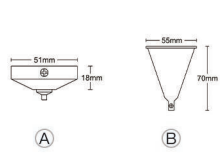

Colour	Package	Match
White ○	100	2SRT
Black ●	100	2SFT
Silver ●	100	4RRT
		4RFT
		4HSFT

Colour	Package	Match
White ○	100	4RRT
Black ●	100	4RFT
Silver ●	100	

Colour	Package	Match
White ○	100	2SRT
Black ●	100	2SFT
Silver ●	100	4RRT
		4RFT

Colour	Package	Match
White ○	100	4SFT
Black ●	100	4SRT
Silver ●	100	4GSRT
		6GSRT

Type	Polarity ridge	Surface treatment/colour /material	PCS/ Package
A-601W		White	50
A-601B		Black	50
A-601S		Silver	50