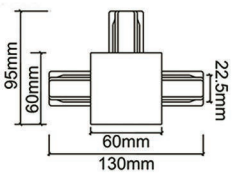

Model No.	Colour	Package
2SCL-W	White ○	200
2SCL-B	Black ●	200
2SCL-S	Silver ●	200

2 Wire recessed L connector