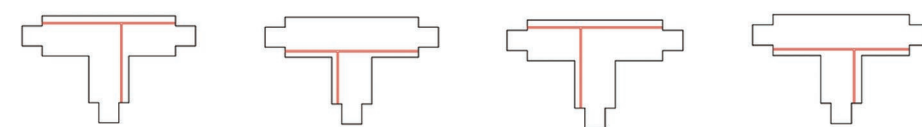

○ 3-Wire T Connector

Left-1 Circuit   Left-2 Circuit   Right-1 Circuit   Right-2 Circuit