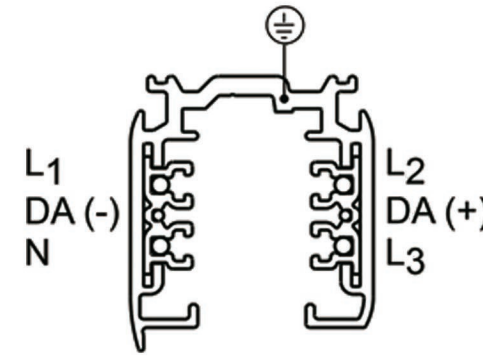

Type	Polarity ridge	Surface treatment/colour /material	PCS/ Package
A-601W		White	50
A-601B		Black	50
A-601S		Silver	50

6 wire Adaptor (DALI)