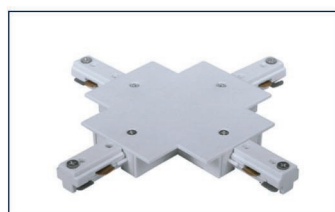

3 wire L recessed connector

Model No.	Colour	Package
3SCL-W	White ○	50
3SCL-B	Black ●	50
3SCL-S	Silver ●	50

3 wire T recessed connector

Model No.	Colour	Package
3SCT-W	White ○	50
3SCT-B	Black ●	50
3SCT-S	Silver ●	50