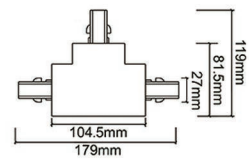

Model No.	Colour	Package
3SCT-W	White ○	50
3SCT-B	Black ●	50
3SCT-S	Silver ●	50