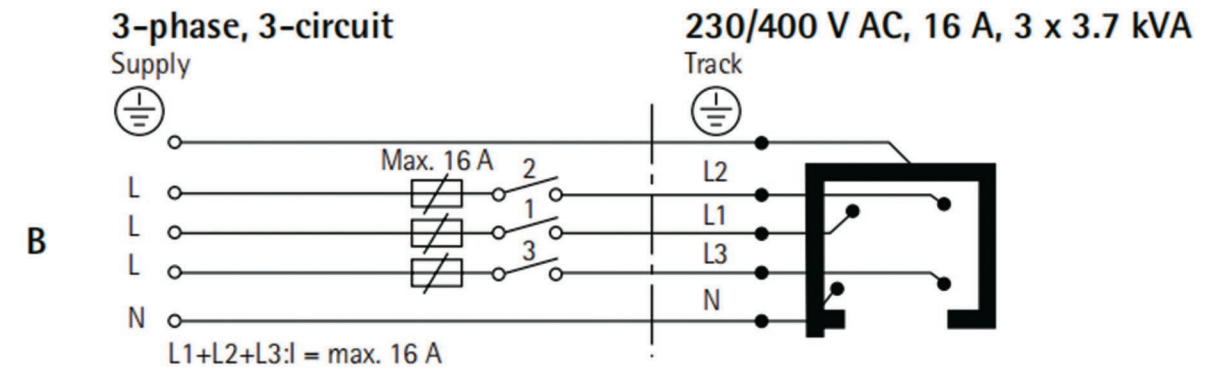

HGDX-410 (long)

C-410W
C-410B
C-410S

White
Black
Silver

50
50
50

Match HG-402 or HG-404 (DALI)

M-RAINBOW Track connecting diagrams

Type	Size	Surface treatment/colour /material	PCS/ Package
 adaptor HG-301	A-301W	White	100
	A-301B	Black	100
	A-301S	Silver	100
 adaptor HG-305	A-305W	White	100
	A-305B	Black	100
	A-305S	Silver	100
 adaptor HG-304(with swith)	A-304W	White	100
	A-304B	Black	100
	A-304S	Silver	100
 adaptor HG-307	A-307W	White	100
	A-307B	Black	100
	A-307S	Silver	100
 HGDX-301	C-301W	White	50
	C-301B	Black	50
	C-301S	Silver	50
 HGDX-302	C-302W	White	50
	C-302B	Black	50
	C-302S	Silver	50
 HGDX-303	C-303W	White	50
	C-303B	Black	50
	C-303S	Silver	50