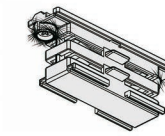

I mini connector
4GSMI