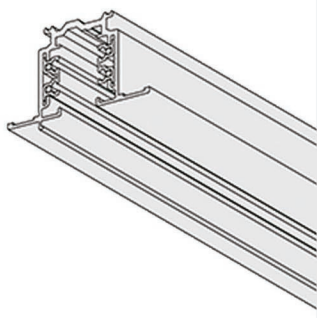

4GSCRT

4GSCRT-10W		White	8
4GSCRT-10B		Black	8
4GSCRT-10S		Silver	8
4GSCRT-15W		White	8
4GSCRT-15B		Black	8
4GSCRT-15S		Silver	8
4GSCRT-20W		White	8
4GSCRT-20B		Black	8
4GSCRT-20S		Silver	8
4GSCRT-30W		White	8
4GSCRT-30B		Black	8
4GSCRT-30S		Silver	8

4GSP-W		White	130
4GSP-B		Black	130
4GSP-S		Silver	130

4GSE-W		White	500
4GSE-B		Black	500
4GSE-S		Silver	500

Type	Polarity ridge	Surface treatment/colour /material	PCS/ Packlage

4GSMI-W		White	50
4GSMI-B		Black	50
4GSMI-S		Silver	50

4GSI-W		White	50
4GSI-B		Black	50
4GSI-S		Silver	50

4GSL-W		White	70
4GSL-B		Black	70
4GSL-S		Silver	70

4GST-W		White	50
4GST-B		Black	50
4GST-S		Silver	50

4GSX-W		White	25
4GSX-B		Black	25
4GSX-S		Silver	25

4GSA-W		White	80
4GSA-B		Black	80
4GSA-S		Silver	80

4GSF-W		White	50
4GSF-B		Black	50
4GSF-S		Silver	50