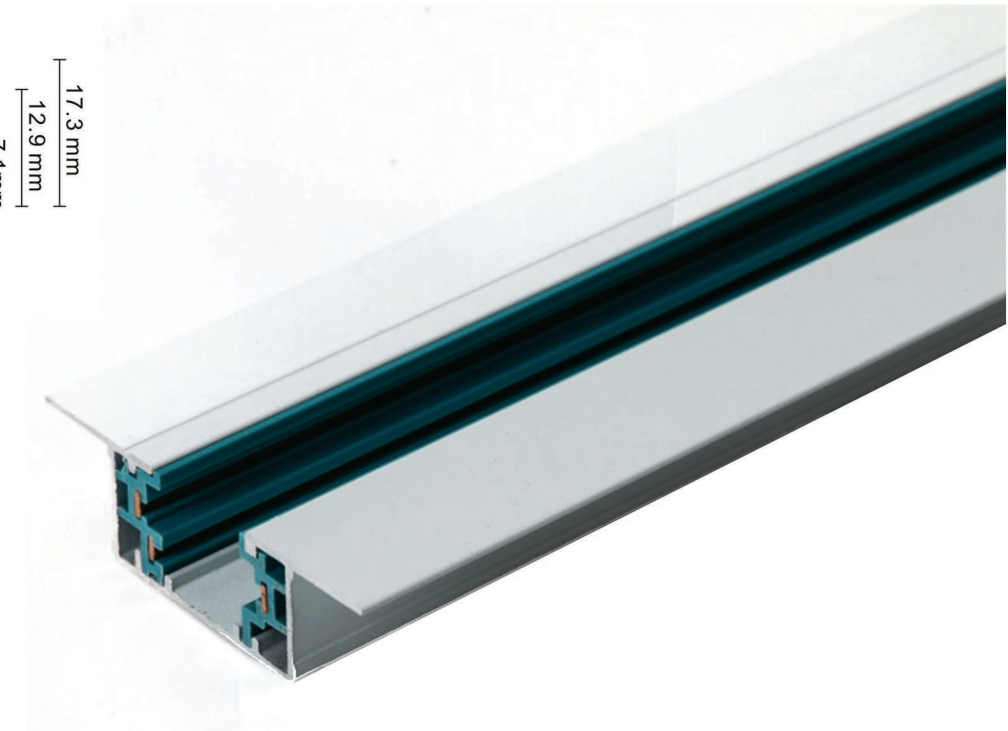

2 Wire recessed flexible Connector

Length

1000 mm / 1500 mm
2000 mm / 3000 mm

White ○
Black ●
Silver ●

Model:3SCF

Model:3ASF

3 wire power connector

Model No.	Colour	Package
3SP-W	White ○	150
3SP-B	Black ●	150
3SP-S	Silver ●	150