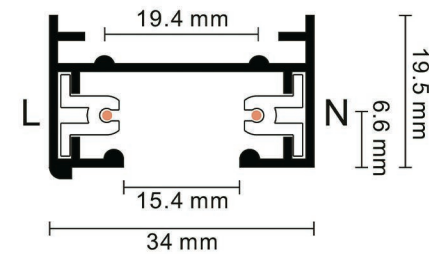

Model:2SCRT

Length

1000 mm / 1500 mm
2000 mm / 3000 mm

- White ○
- Black ●
- Silver ●

Model:2SFT

Model:2SRT

2 Wire power connector

2 Wire end cap