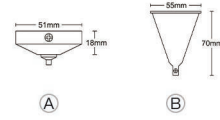

4 wire curved track

2 wire curved track

3 wire curved track

Accept customization of any size.

Suspension kit A

Colour	Package	Match
White ○	100	2SRT
Black ●	100	2SFT
Silver ●	100	4RRT
		4RFT
		4HSFT

Suspension kit B