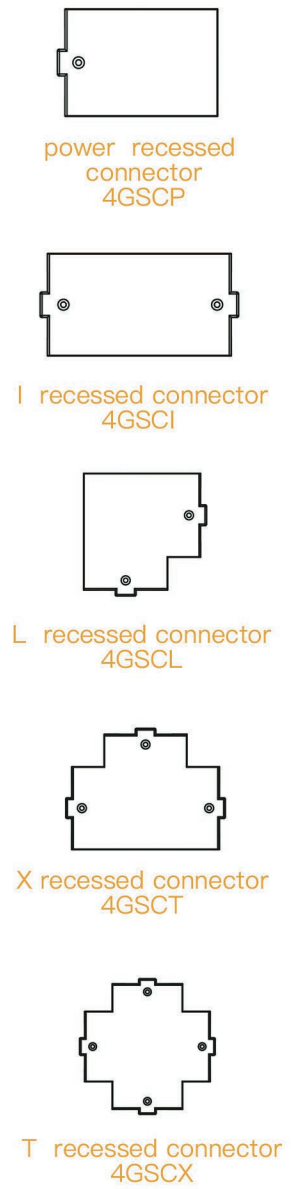

Type	Polarity ridge	Surface treatment/colour /material	PCS/ Packlage
4GSCP-W 4GSCP-B 4GSCP-S		White Black Silver	130 130 130
4GSCI-W 4GSCI-B 4GSCI-S		White Black Silver	50 50 50
4GSCL-W 4GSCL-B 4GSCL-S		White Black Silver	70 70 70
4GSCT-W 4GSCT-B 4GSCT-S		White Black Silver	50 50 50
4GSCX-W 4GSCX-B 4GSCX-S		White Black Silver	25 25 25