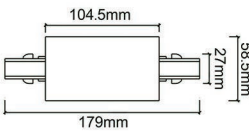

Model No.	Colour	Package
3SCI-W	White ○	100
3SCI-B	Black ●	100
3SCI-S	Silver ●	100