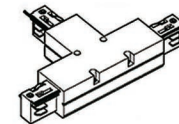

T connector
4HST