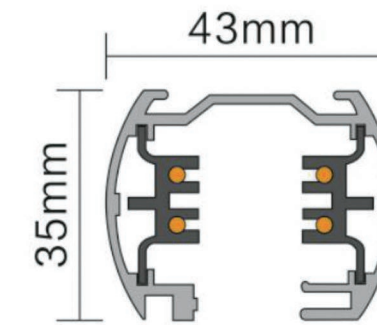

Model:2SCRT

Length

1000 mm / 1500 mm
2000 mm / 3000 mm

- White ○
- Black ●
- Silver ●

Model:2SFT

Model:2SRT

2 Wire power connector

2 Wire end cap

3 wire X recessed connector

Model No.	Colour	Package
3SCX-W	White ○	50
3SCX-B	Black ●	50
3SCX-S	Silver ●	50

Length
1000 mm / 1500 mm
2000 mm / 3000 mm

White ○
Black ●
Silver ●

Model:4RFT

Model:4RRT

4 wire round power connector