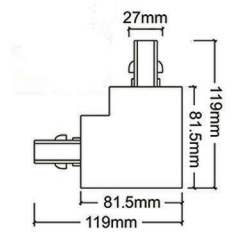

Model No.	Colour	Package
3SCL-W	White ○	50
3SCL-B	Black ●	50
3SCL-S	Silver ●	50