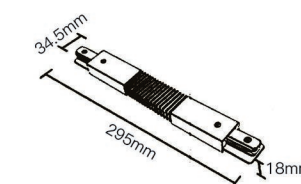

Model:2SCRT

Length

1000 mm / 1500 mm
2000 mm / 3000 mm

- White ○
- Black ●
- Silver ●

Model:2SFT

Model:2SRT

2 Wire power connector

2 Wire end cap

2 Wire Mini I connector

2 Wire L connector

2 Wire T connector

2 Wire X connector

2 Wire flexible Connector

Model No.	Colour	Package
2SP-W	White ○	100
2SP-B	Black ●	100
2SP-S	Silver ●	100

Model No.	Colour	Package
2SE-W	White ○	500
2SE-B	Black ●	500
2SE-S	Silver ●	500