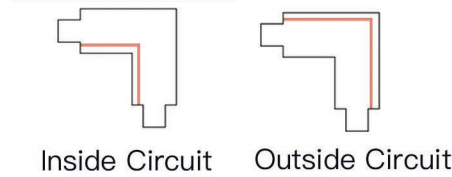

4 wire round flexible connector

Model No.	Colour	Package
4RF-W	White ○	100
4RF-B	Black ●	100
4RF-S	Silver ●	100

3-Phase Track Accessories Polarity

- 3-Phase Power Connector

Use of L-And T-Accessories

- Red Line Indicates Polarity Ridge

- 3-Phase L Connector

- Floor View

- 3-Phase T Connector

- 3-Phase X Connector

M-RAINBOW

3-PHASE TRACK SERIES

4HSFT

4HSCFT