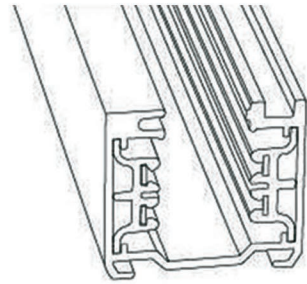

4 wire round flexible connector

Model No.	Colour	Package
4RF-W	White ○	100
4RF-B	Black ●	100
4RF-S	Silver ●	100

3-Phase Track Accessories Polarity

- 3-Phase Power Connector

Use of L-And T-Accessories

- Red Line Indicates Polarity Ridge

- 3-Phase L Connector

- Floor View

- 3-Phase T Connector

- 3-Phase X Connector

M-RAINBOW

3-PHASE TRACK SERIES

4HSFT

4HSCFT