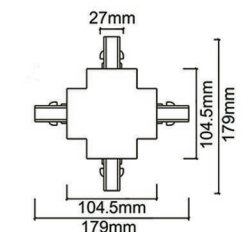

Model:2SCRT

Length

1000 mm / 1500 mm
2000 mm / 3000 mm

- White ○
- Black ●
- Silver ●

Model:2SFT

Model:2SRT

2 Wire power connector

2 Wire end cap

3 wire X recessed connector

Model No.	Colour	Package
3SCX-W	White ○	50
3SCX-B	Black ●	50
3SCX-S	Silver ●	50

Length
1000 mm / 1500 mm
2000 mm / 3000 mm

White ○
Black ●
Silver ●

Model:4RFT

Model:4RRT

4 wire round power connector