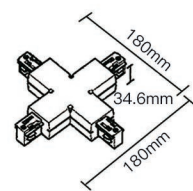

Model No.	Colour	Package
4RX-W	White ○	25
4RX-B	Black ●	25
4RX-S	Silver ●	25