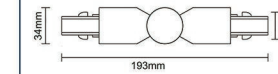

3 wire X connector

Model No.	Colour	Package
3SX-W	White ○	50
3SX-B	Black ●	50
3SX-S	Silver ●	50

3 wire flexible connector

Model No.	Colour	Package
3SF-W	White ○	50
3SF-B	Black ●	50
3SF-S	Silver ●	50

3 wire adjustable connector