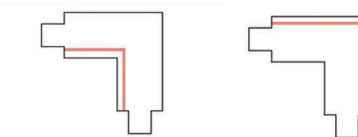

3-Wire Track Accessories Polarity

○ 3-Wire L Connector

Inside Circuit   Outside Circuit